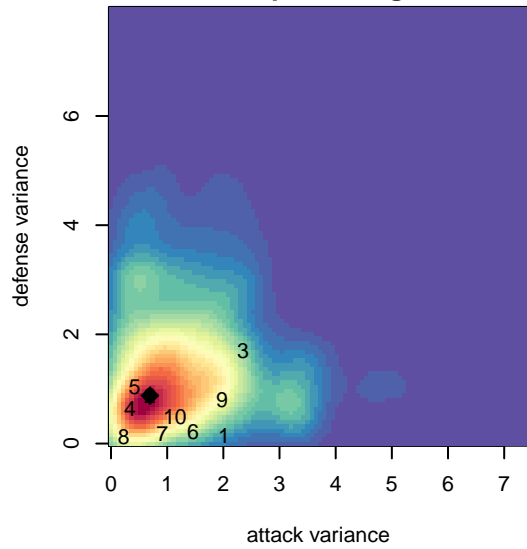

# Santa Monica United B00

Santa Monica, CAS  
B00 total strength=2134  
attack=151.97 defense=68.22  
notes= SMUFC

alt names used:  
SANTA MONICA UNITED B00 (CAS)  
SANTA MONICA UNITED B00 (CAS)  
SANTA MONICA UNITED B00

Venues played:  
2016 Surf Cup Black U17  
2016 NHB Cup Flight 1  
2016 Surf College Showcase Super White U17

**Santa Monica United B00**  
Dots are actual minus expected GF (blue circles) and GA (red triangles).  
Blue line is smoothed change in attack strength. Red is smoothed change in defense strength.

**attack and defense variance (black dot)  
relative to other teams  
and top 10 in region**

**attack and defense rating  
relative to others at age  
and all opponents in last 13 months**

**attack and defense rating  
relative to others at age  
and all opponents in last 13 months**