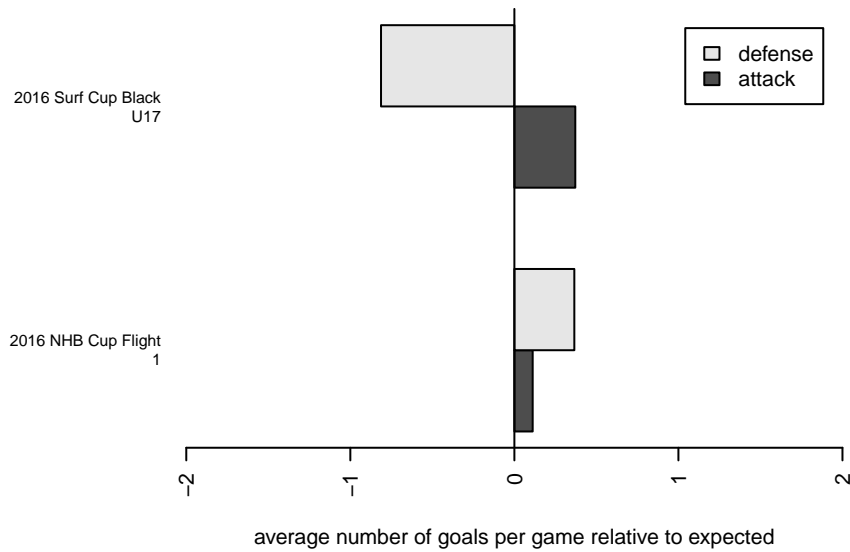

Venues played:  
2016 Surf Cup Black U17  
2016 NHB Cup Flight 1  
2016 Surf College Showcase Super White U17

**Santa Monica United B00**  
Dots are actual minus expected GF (blue circles) and GA (red triangles).  
Blue line is smoothed change in attack strength. Red is smoothed change in defense strength.

**attack and defense variance (black dot)  
relative to other teams  
and top 10 in region**

**attack and defense rating  
relative to others at age  
and all opponents in last 13 months**

**attack and defense rating  
relative to others at age  
and all opponents in last 13 months**

**Performance relative to 13 month average**

**Performance relative to 13 month average**

Distribution of opponents  
 Red = Lose zone, Blue = Win zone, Green = Even  
 Black line separates win/lose zones